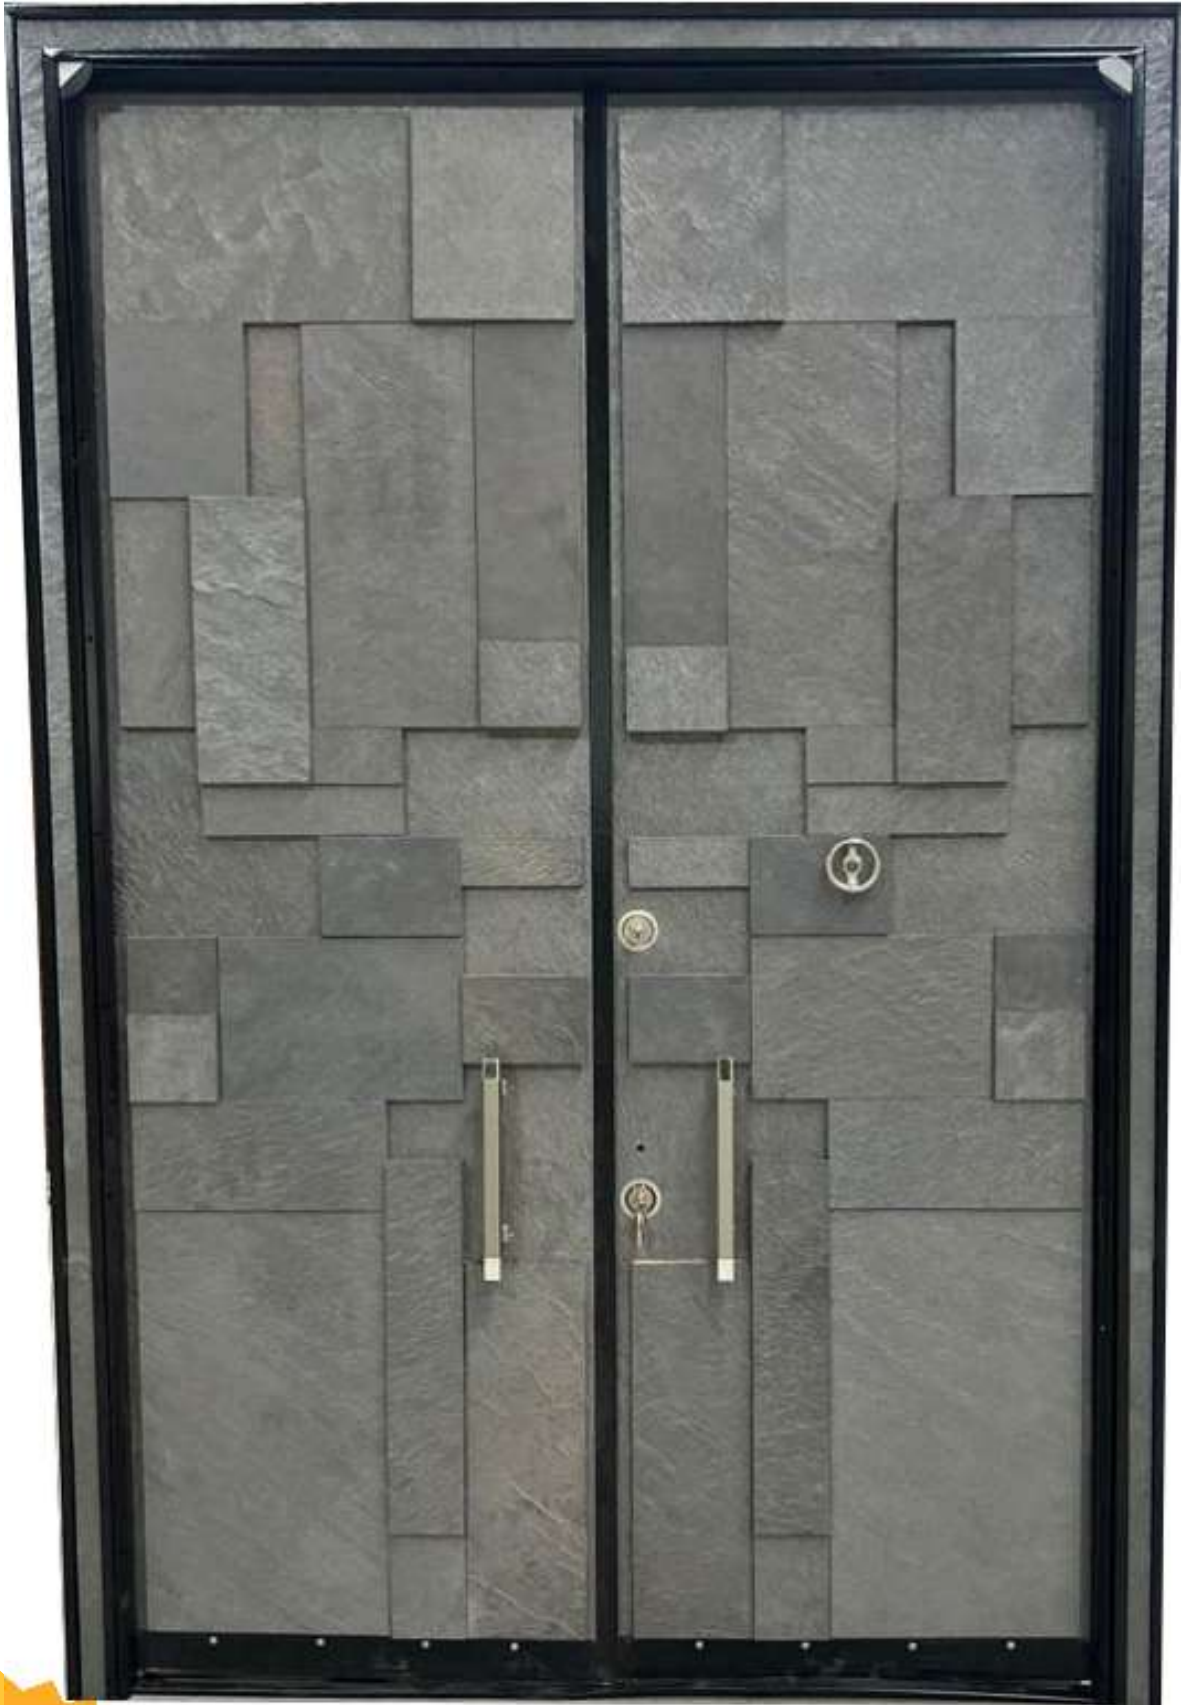

Dealers of all kinds of

**KINGS
128**

Hotline: 7062488373

KINGS
STEEL DOORS
NIGERIA LIMITED

Dealers of all kinds of

**KINGS
129**

Hotline: 7062488373

KINGS
STEEL DOORS
NIGERIA LIMITED